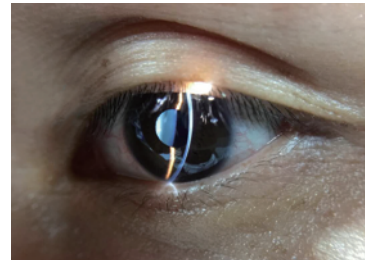

Specification

Model No.	S150
Magnification	6X
Illumination	● ● ●
Slit Length	≥ 12mm
Slit Width (min)	0~12mm continuously adjustable
Filter	Cobalt blue filter
Power	Li-ion battery 3.7V/3400mAh
Illumination	LED bulb 3V/1W
Working Time	More than 6 hours
Recharging Time	3.5 hours
Net Weigh	240 g (including battery)

Image Gallery:

CE FDA Approval

Shanghai MediWorks Precision Instruments Co.,Ltd.

Add: Hall 7, Ming Pu Plaza, No. 3279, San Lu Rd, Min Hang District,
Shanghai, 201100, China

Tel: +86-21-54260421 54260423 Fax: +86-21-54260425

Email: international@mediworks.biz

Follow Us on

www.mediworks.biz

201608B *Subject to change in design or specification without advance notification

Details Make the Difference